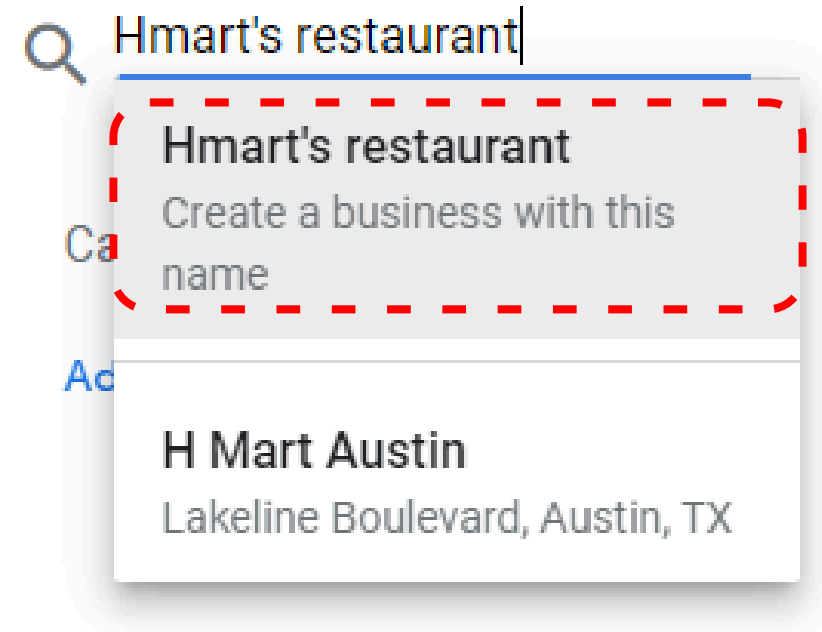

Find and manage your business