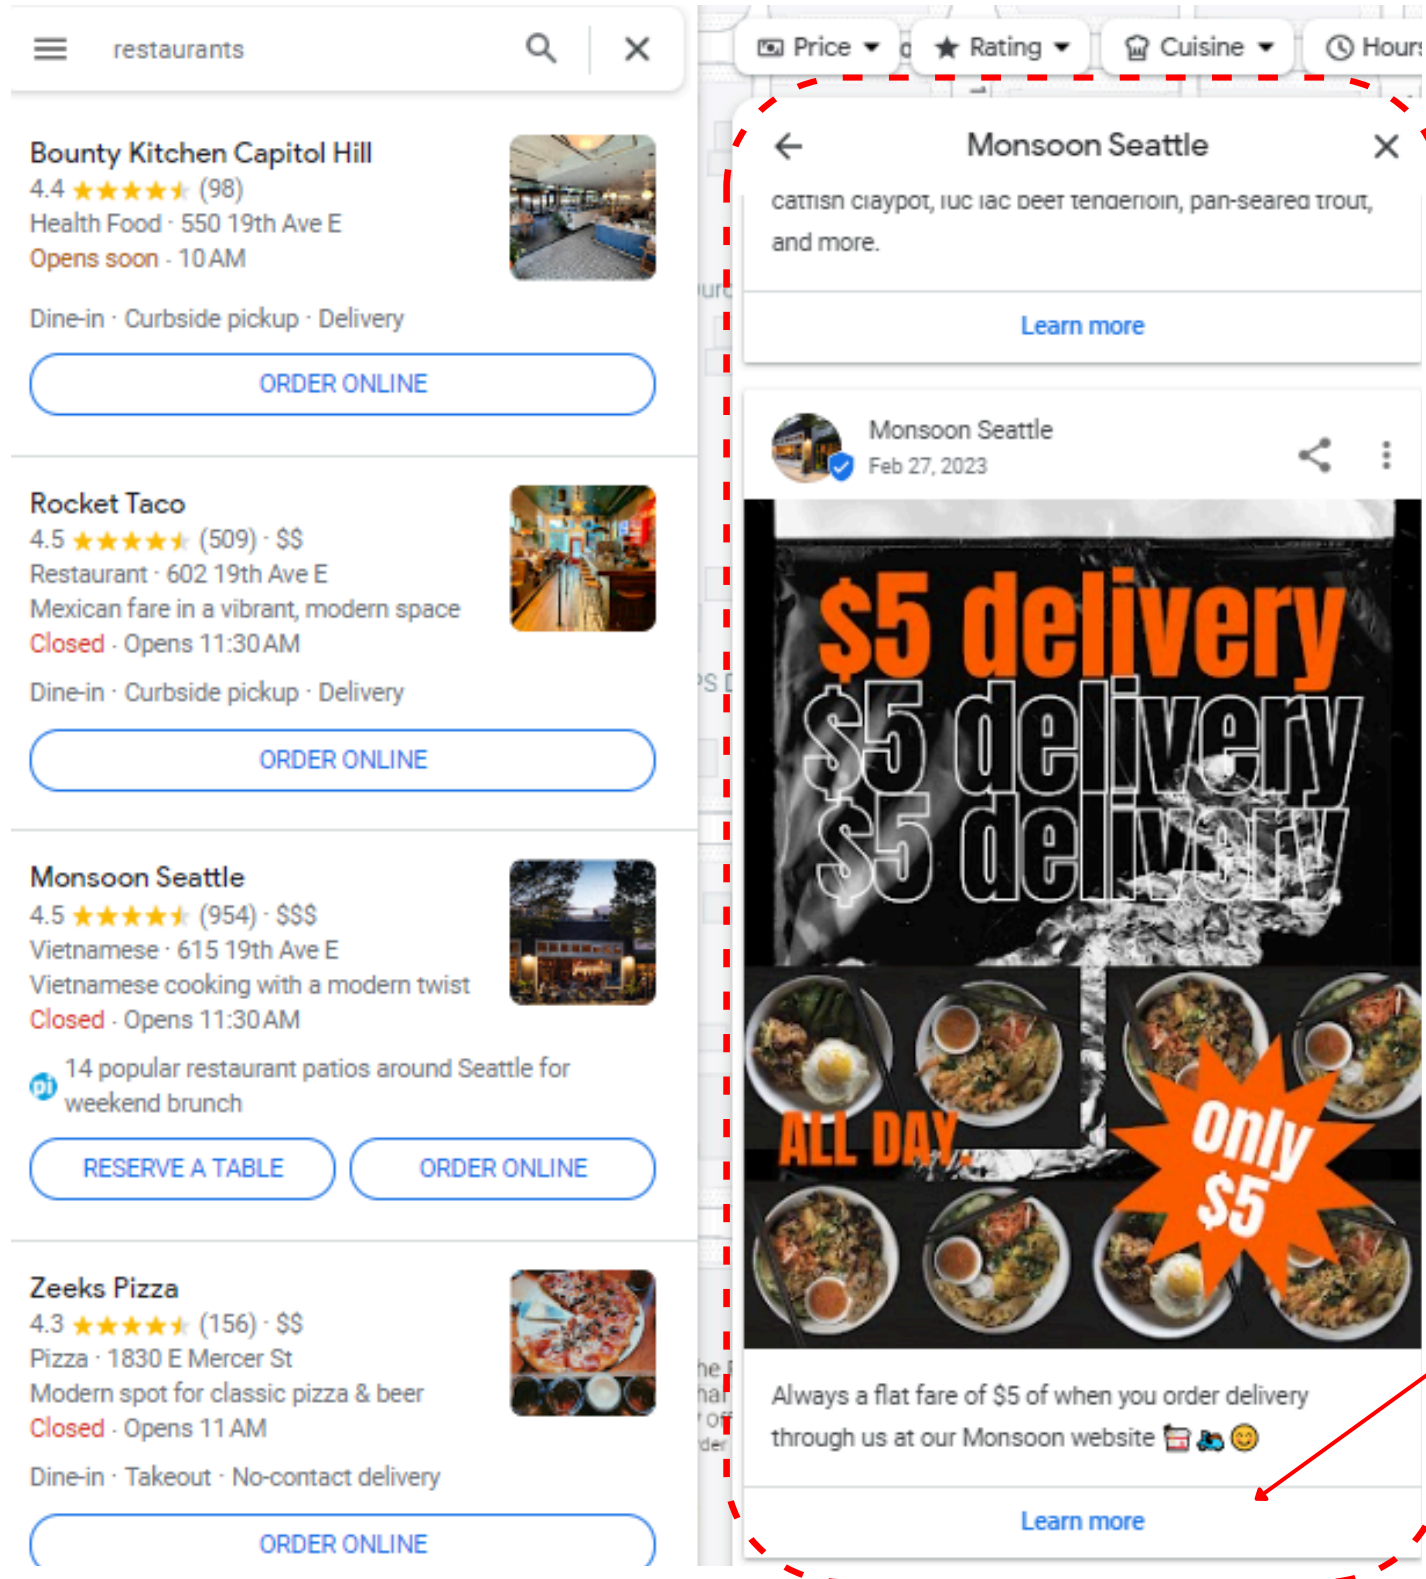

게시물 예시

게시글(posts)를 통해 다음과 같은 정보를 공유하여
고객과 소통하세요:

- 특가 및 할인 행사
- 새 소식 업데이트
- 다가오는 이벤트